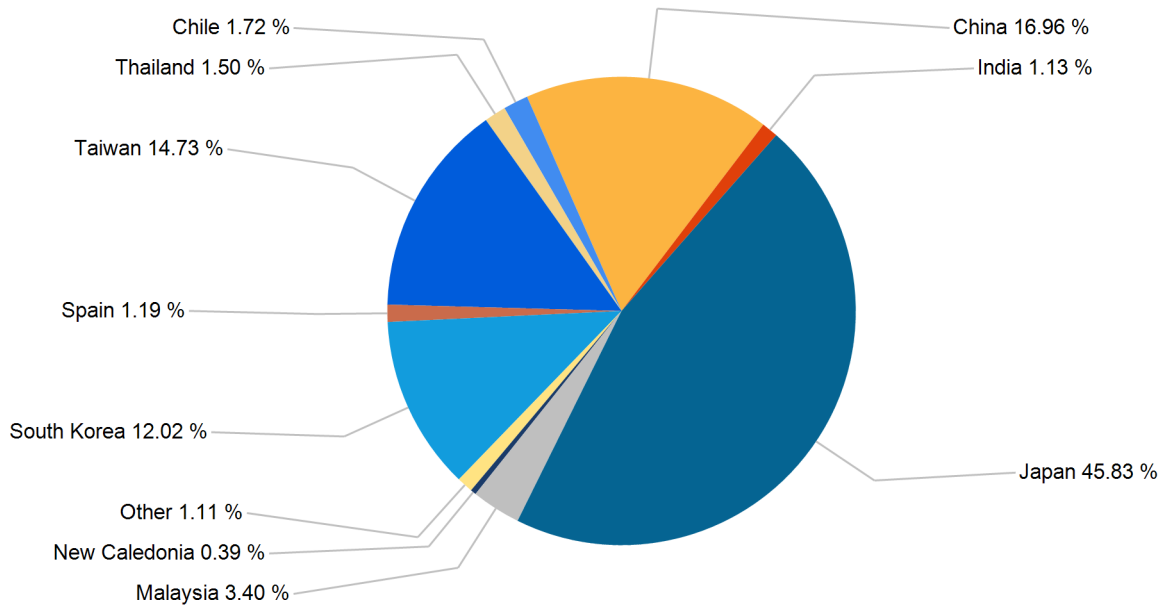

Export Tonnes By Destination

May 2015

Export Tonnes By Destination

YTD 2015

Destination data is sourced from Newcastle Port Corporation.

Export Tonnes By Coal Type

Dissection by Shipment Size