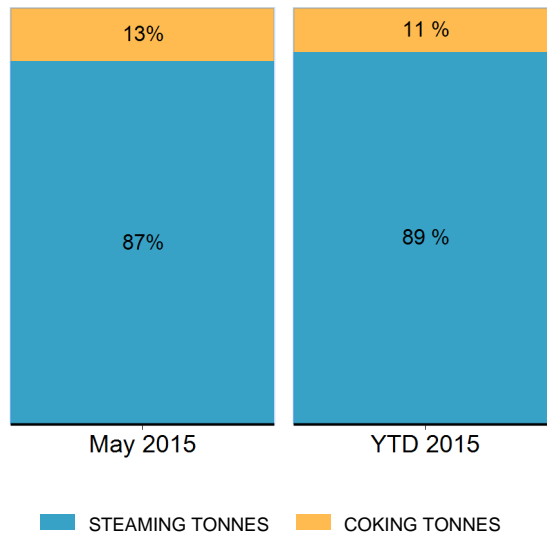

Export Tonnes By Destination

May 2015

Export Tonnes By Destination

YTD 2015

Destination data is sourced from Newcastle Port Corporation.

Export Tonnes By Coal Type

Dissection by Shipment Size