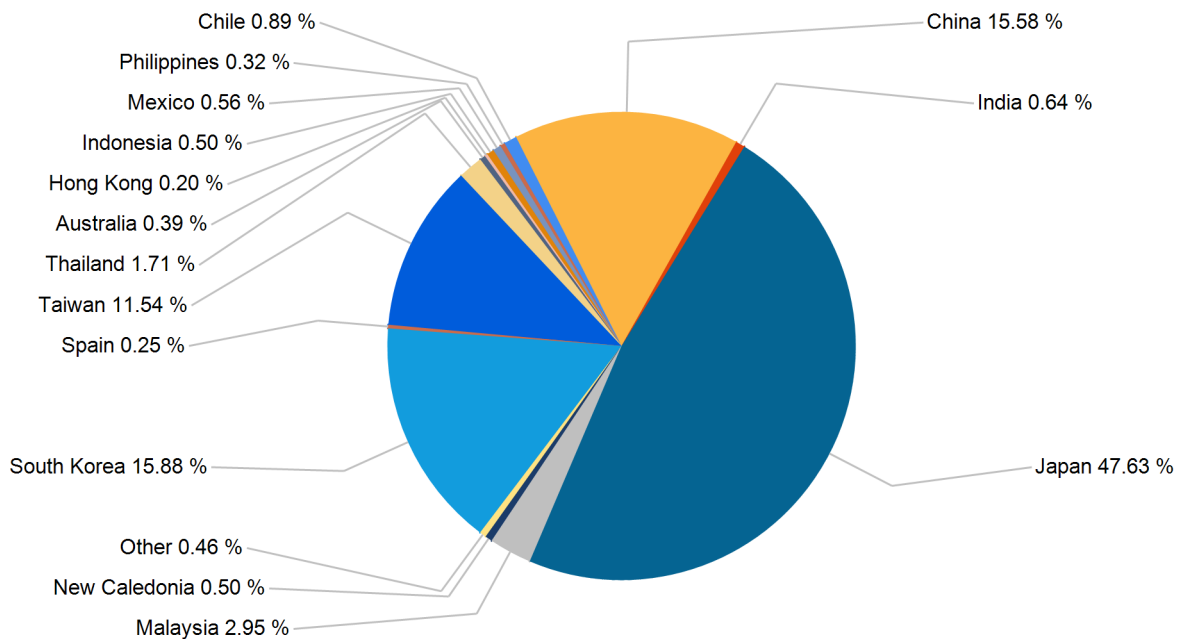

Export Tonnes By Destination

May 2015

Export Tonnes By Destination

YTD 2015

Destination data is sourced from Newcastle Port Corporation.

Export Tonnes By Coal Type

Dissection by Shipment Size