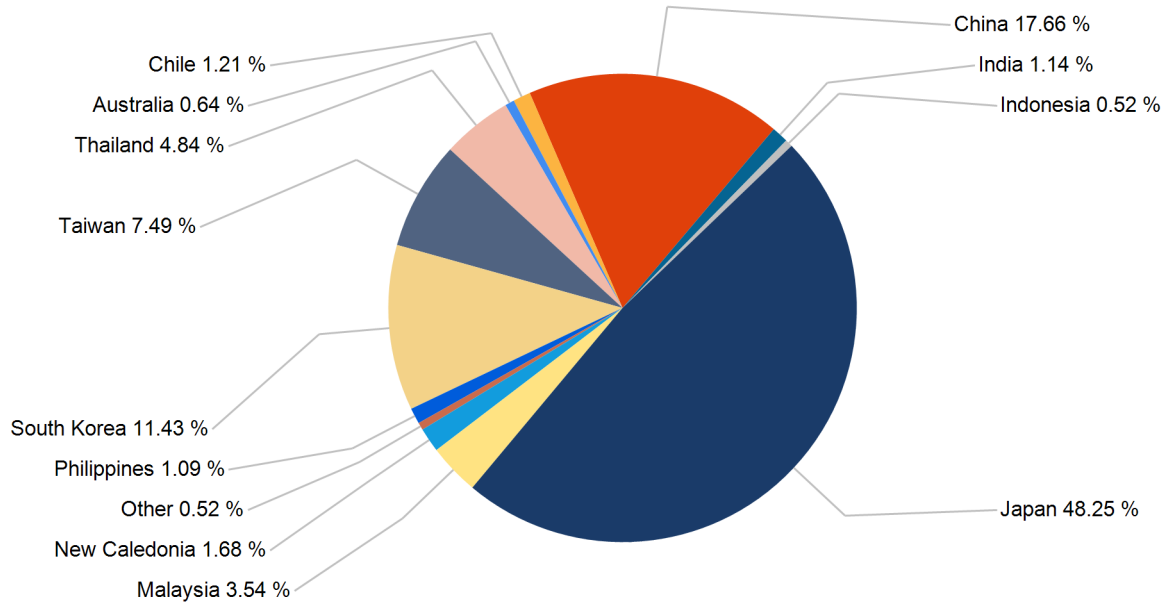

## Export Tonnes By Destination

April 2015

## Export Tonnes By Destination

YTD 2015

Destination data is sourced from Newcastle Port Corporation.

## Dissection by Shipment Size