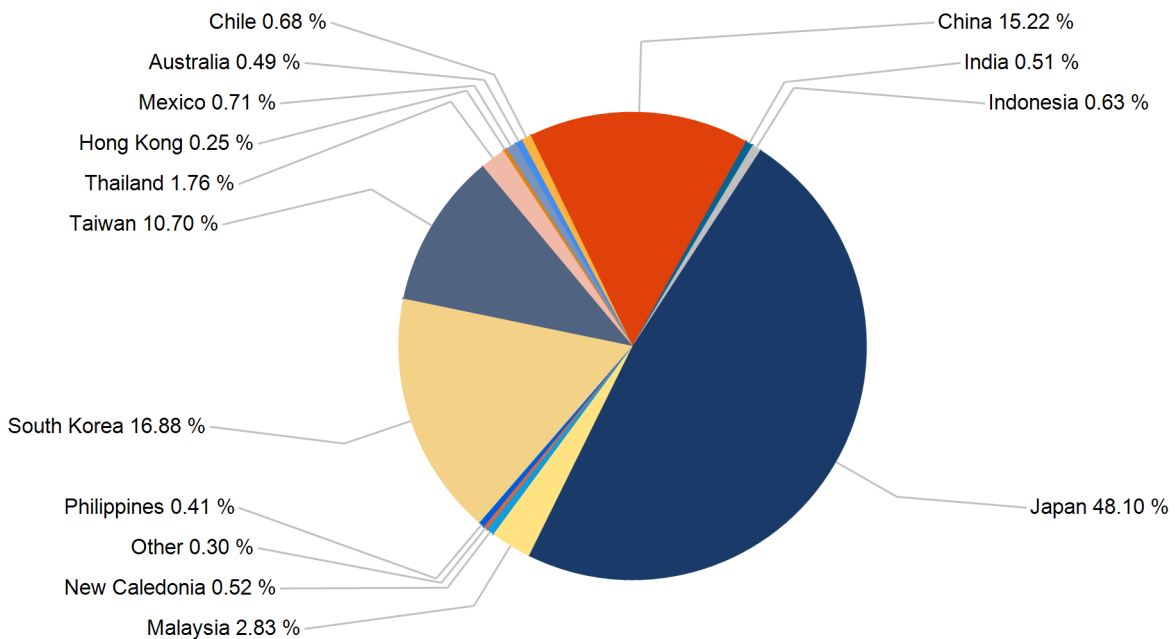

## Export Tonnes By Destination

April 2015

## Export Tonnes By Destination

YTD 2015

Destination data is sourced from Newcastle Port Corporation.

## Dissection by Shipment Size