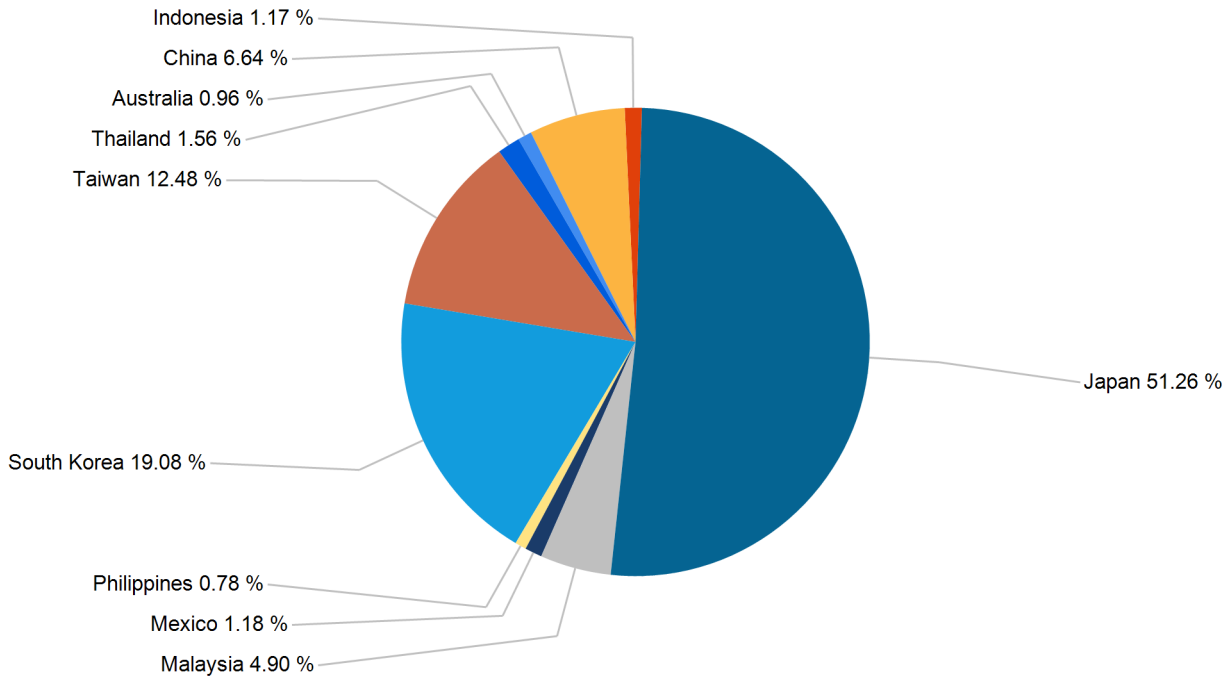

Export Tonnes By Destination

March 2015

Export Tonnes By Destination

YTD 2015

Destination data is sourced from Newcastle Port Corporation.

Export Tonnes By Coal Type

Dissection by Shipment Size