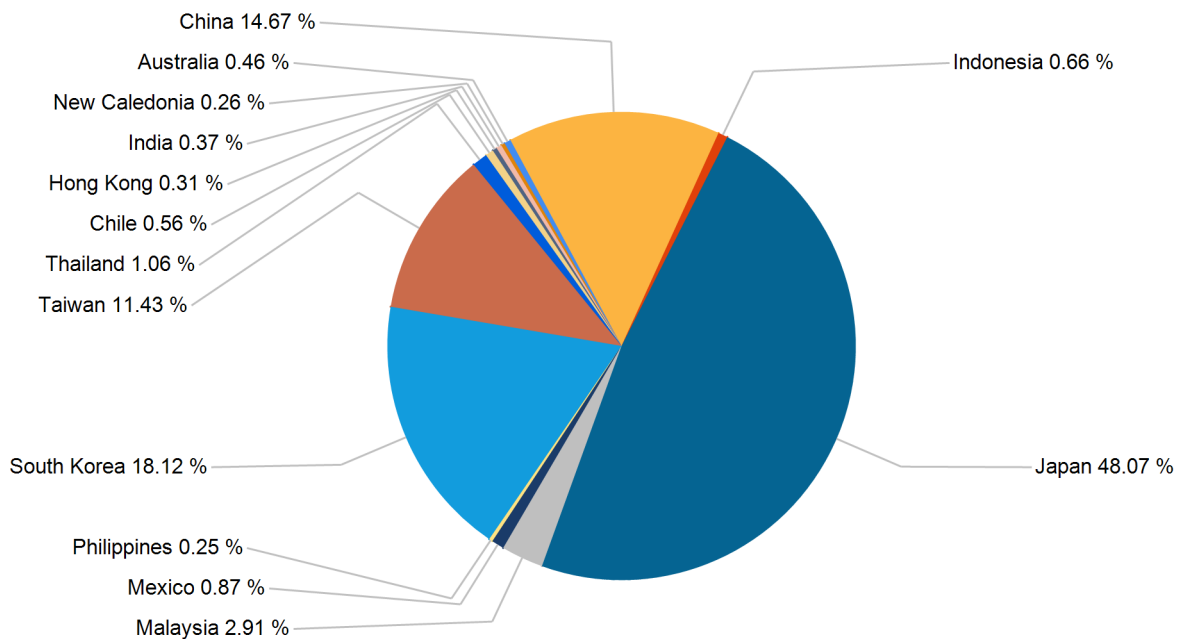

Export Tonnes By Destination

March 2015

Export Tonnes By Destination

YTD 2015

Destination data is sourced from Newcastle Port Corporation.

Export Tonnes By Coal Type

Dissection by Shipment Size