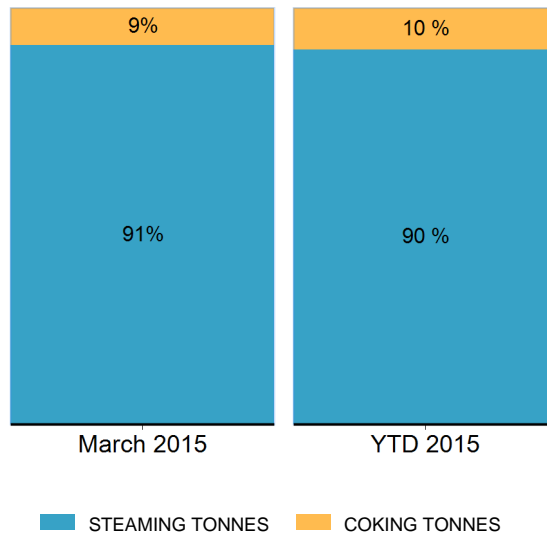

Export Tonnes By Destination

March 2015

Export Tonnes By Destination

YTD 2015

Destination data is sourced from Newcastle Port Corporation.

Export Tonnes By Coal Type

Dissection by Shipment Size